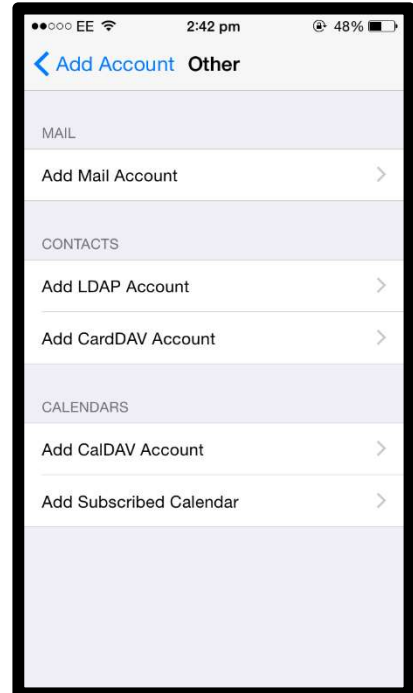

How to setup an email account on your iPhone

To set up an e-mail account on your iPhone, you will need to do the following:

- From your home screen you will need to select "Settings." Once you are on the settings screen, scroll down then select "Passwords & Accounts".

InTouch Systems is a trading name for RedShelf Limited
36 Hurricane Way, Norwich, Norfolk, NR6 6HU, UK

Telephone: +44 1603 425209 Fax: +44 1603 486987
Company Number: 5698572 VAT Number: 878 6604 68

- From there, select "Add Account" then tap "Other". The next step is to select "Add mail account".