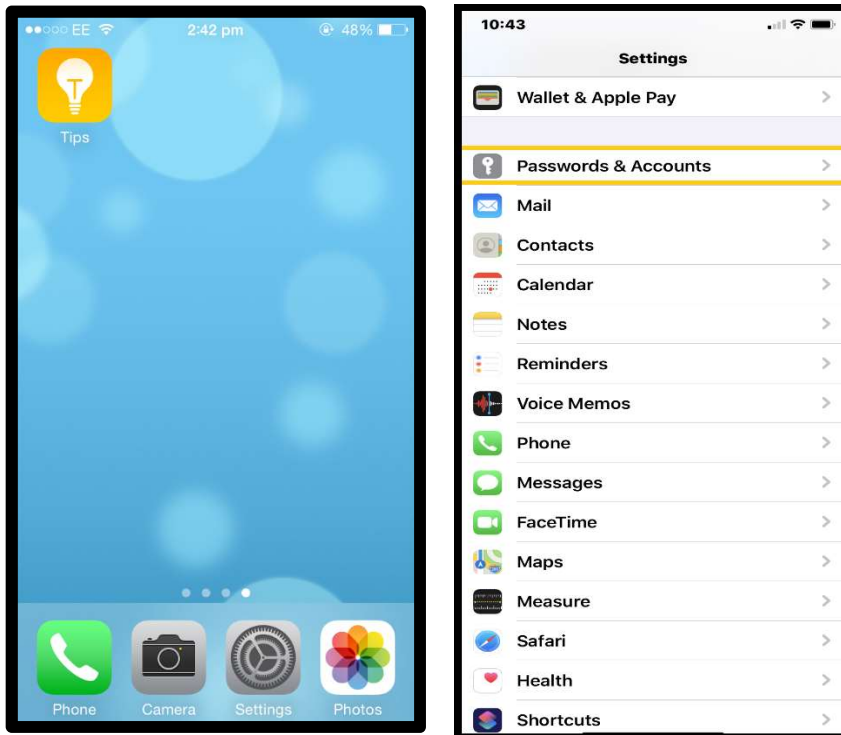

How to setup an email account on your iPhone

To set up an e-mail account on your iPhone, you will need to do the following:

- From your home screen you will need to select "Settings." Once you are on the settings screen, scroll down then select "Passwords & Accounts".