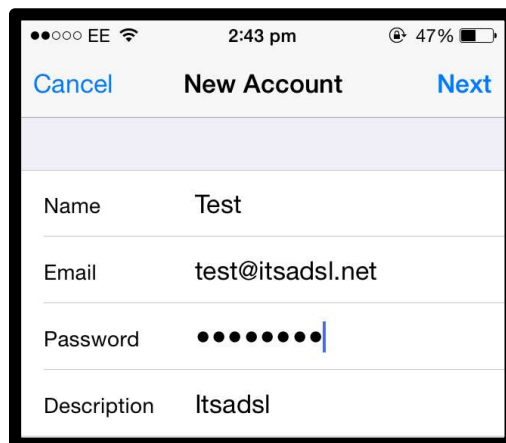

InTouch Systems is a trading name for RedShelf Limited
36 Hurricane Way, Norwich, Norfolk, NR6 6HU, UK

Telephone: +44 1603 425209 Fax: +44 1603 486987
Company Number: 5698572 VAT Number: 878 6604 68