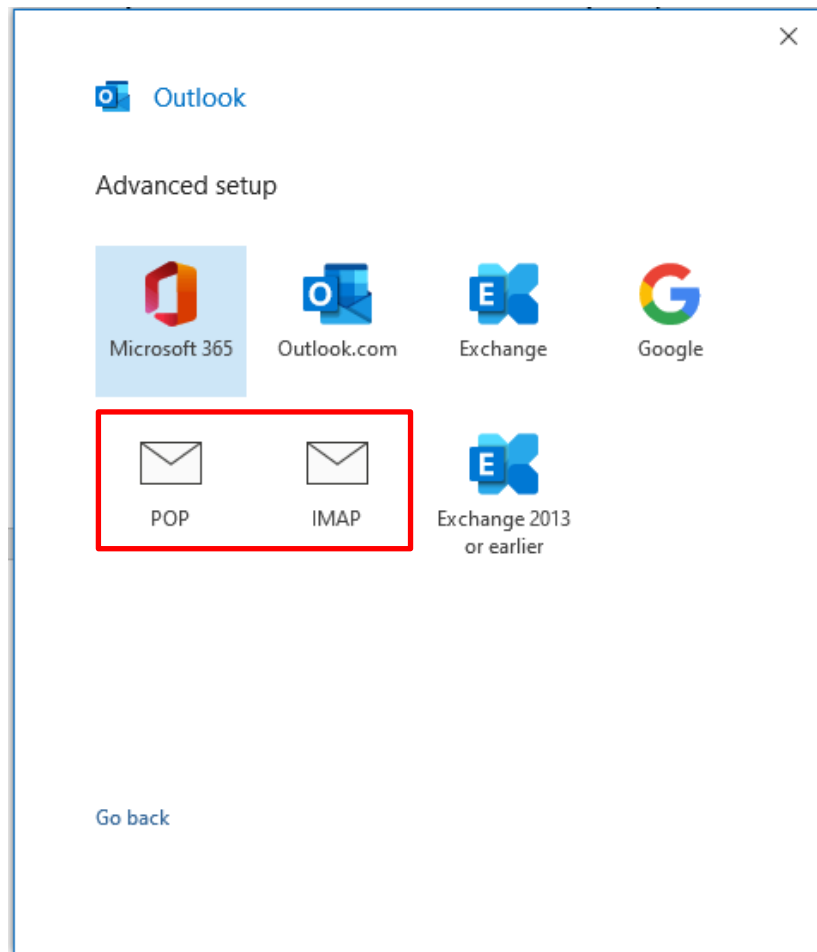

Select 'POP' or 'IMAP' depending on which you are setting up.
We recommend 'IMAP', as this will keep a copy of the emails on both the mail server and the local device.

InTouch Systems is a trading name for RedShelf Limited
36 Hurricane Way, Norwich, Norfolk, NR6 6HU, UK

Telephone: +44 1603 425209
Company Number: 5698572

Fax: +44 1603 486987
VAT Number: 878 6604 68