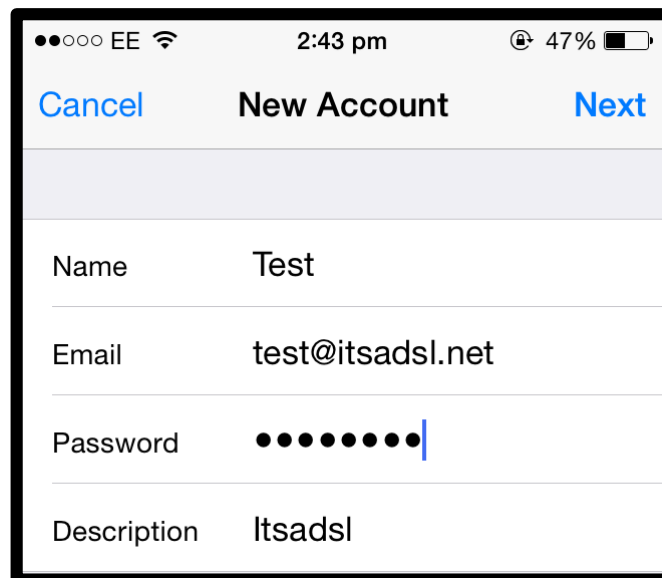

- From there, select "Add Account" which is located under "Accounts" on your "Mail" screen, and then tap "Other" from your "Add Account" screen and then select "Add mail account".

InTouch Systems is a trading name for RedShelf Limited
36 Hurricane Way, Norwich, Norfolk, NR6 6HU, UK

Telephone: +44 1603 425209 Fax: +44 1603 486987
Company Number: 5698572 VAT Number: 878 6604 68