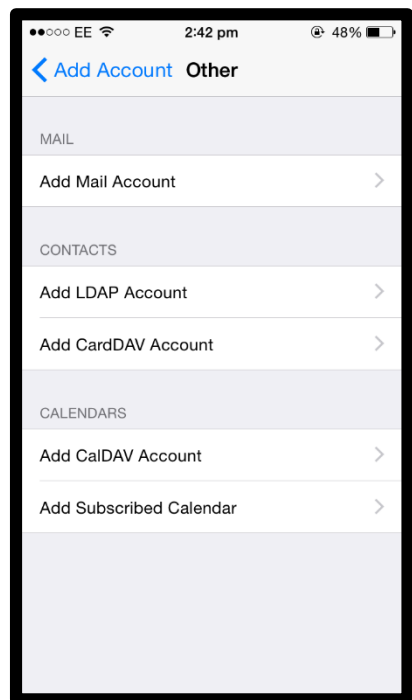

- From there, select "Add Account" which is located under "Accounts" on your "Mail" screen, and then tap "Other" from your "Add Account" screen and then select "Add mail account".

InTouch Systems is a trading name for RedShelf Limited
36 Hurricane Way, Norwich, Norfolk, NR6 6HU, UK

Telephone: +44 1603 425209 Fax: +44 1603 486987
Company Number: 5698572 VAT Number: 878 6604 68