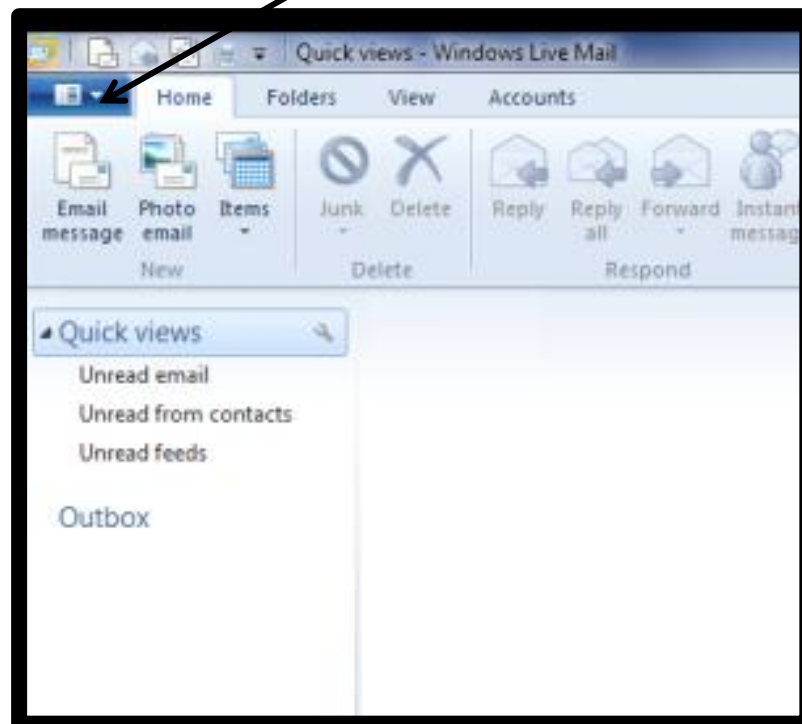

How to setup Live Mail on Windows 7

To set up Live Mail on Windows 7, you will need to do the following:

- Firstly, open the programme and click on the tab to the left of “Home”

InTouch Systems is a trading name for RedShelf Limited
36 Hurricane Way, Norwich, Norfolk, NR6 6HU, UK