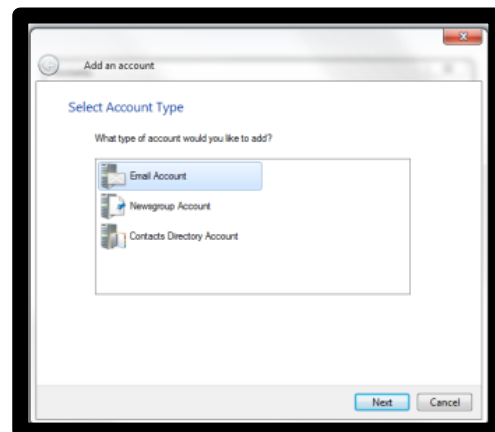

- Next, you will need to add the E-mail account.