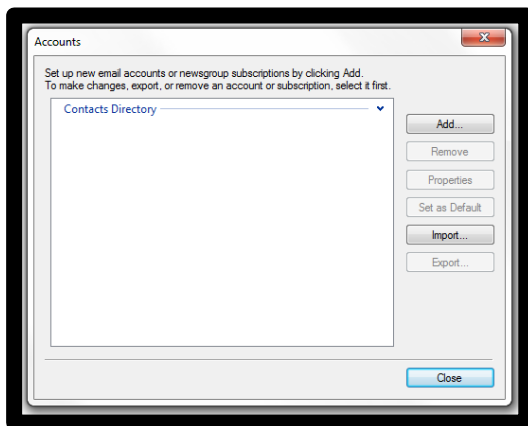

- Next, you will need to add the E-mail account.