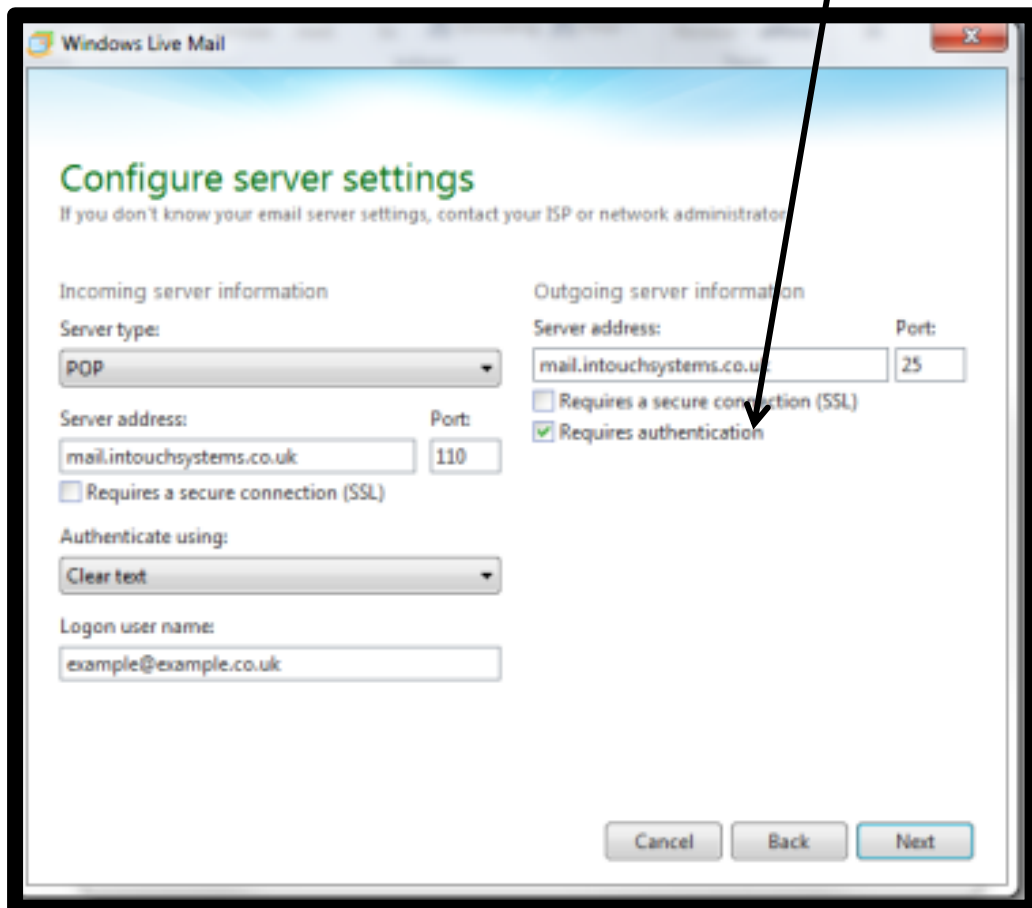

- The next stage is to enter the Incoming and Outgoing mail servers.
- The server address is mail.intouchsystems.co.uk
- Also make sure that there is a tick in the box “Requires authentication”
- When entering the logon username, this is the full E-mail address.
- Finally, select “Next” and then “Finish”

InTouch Systems is a trading name for RedShelf Limited
36 Hurricane Way, Norwich, Norfolk, NR6 6HU, UK

Telephone: +44 1603 425209 Fax: +44 1603 486987
Company Number: 5698572 VAT Number: 878 6604 68