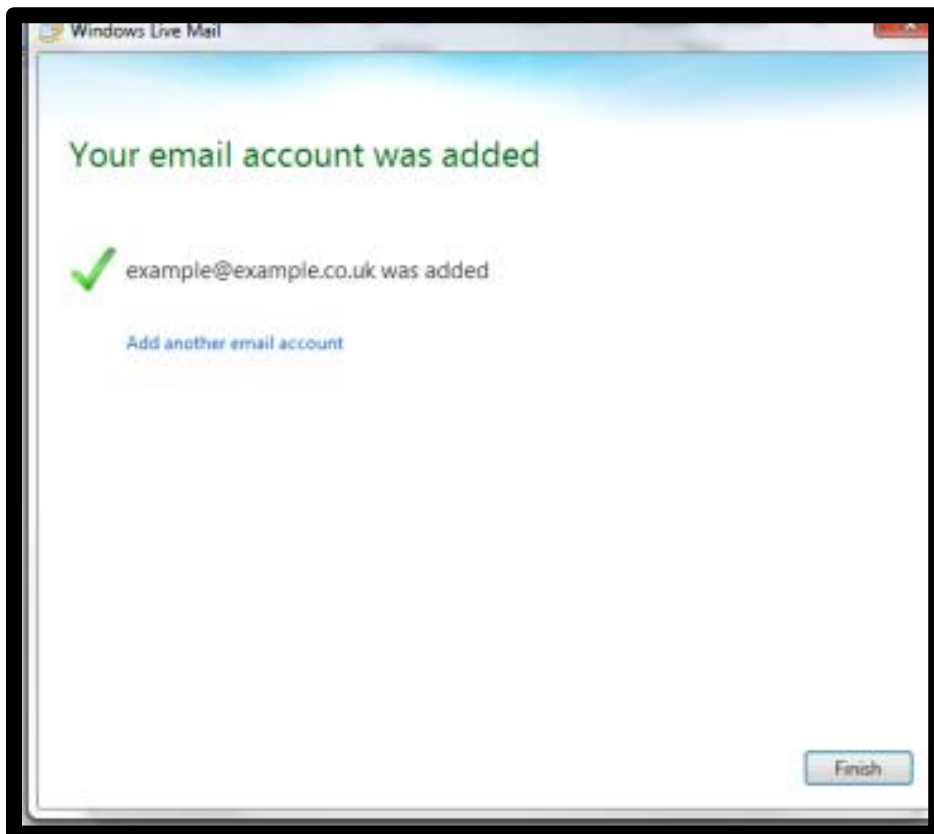

- Finally, click on “Next” and then to complete the setup select “Finish” and the E-mail account should now be added.

InTouch Systems is a trading name for RedShelf Limited
36 Hurricane Way, Norwich, Norfolk, NR6 6HU, UK

Telephone: +44 1603 425209   Fax: +44 1603 486987
Company Number: 5698572   VAT Number: 878 6604 68